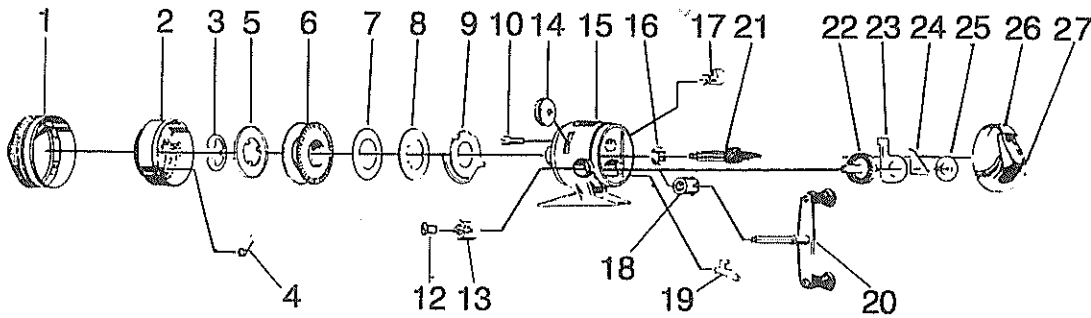

UL3E, UL3, 11L, 11, 11R, RL3

SPECIFICATIONS:

Application: Ultra Light FW
 Line Capacity: 60 yds / 4 lb
 Line Capacity: 40 yds / 6 lb (11 & RL3 only)
 Gear Ratio: 4.4:1
 Weight: 5 oz.

FEATURES:

Wide Range Star Drag
 Helical Gears
 Silent On/Off Anti-Reverse
 Ball Bearing Drive (UL3E, UL3, 11L)
 Color:
 UL3E - Gold Covers w/ Grey Body
 UL3, RL3 - Silver Covers w/ Grey Body
 11L - Silver Covers w/ DK Green Body
 11 - Black Covers w/ Black Body
 11R / RL3 - Silver Covers w/ Black Body

Key No.	Description	Price	Part No. UL3E	Part No. UL3	Part No. 11L	Part No. 11	Part No. 11R	Part No. RL3
1	Front Cover	2.73	BE324-08	BE324-11	←	BE324-13	BE324-14	BE324-05
2	Spinnerhead Asy.	5.02	BE310-01	←	←	←	←	←
3	Spool Clip	0.35	XZ034-01	←	←	←	←	←
4	Pick-up Pin Spring	0.33	AJ049-01	←	←	←	←	←
5	Spool Lip	1.31	BE036-01	←	←	←	←	←
6	Wnd Spool 4# H.P. Line	4.82	BE321-01	←	←	N/A	N/A	N/A
6	Wnd Spool 6# H.P. Line	4.82	N/A	N/A	N/A	BE321-02	←	←
6	Spool	1.82	BE021-01	←	←	←	←	←
7	Flat Washer	0.40	BJ108-01	←	←	←	←	←
8	Spool Washer	1.01	BJ040-01	←	←	←	←	←
9	Clutch Ring	1.44	BJ027-01	←	←	←	←	←
10	Clutch Screw	0.70	BJ054-02	←	←	←	←	←
12	Crank Rod Nut	0.84	BJ069-01	←	←	←	←	←
13	Crank Bushing	1.31	BJ026-01	←	←	←	←	←
14	Clutch Wheel	0.91	BJ032-01	←	←	←	←	←
15	Body	7.16	BE301-03	←	BE301-04	BE021-01	←	←
16	Center Shaft Bearing	1.65	KE317-01	←	←	BJ108-01	N/A	N/A
16	Center Shaft Bushing	0.91	N/A	N/A	N/A	BJ040-01	←	←
17	Anti-Reverse Actuator	1.16	BE002-01	←	BE002-02	BJ027-01	BE002-01	←
19	Anti-Reverse Pawl	0.97	BJ060-01	←	←	BJ054-02	←	←
20	Handle Assy.	2.52	BE318-06	←	BE318-04	BJ069-01	←	BE318-02
21	Center Shaft Asy.	4.57	BE315-01	←	←	BJ026-01	←	←
22	Crank Gear	2.21	BJ012-01	←	←	BJ032-01	←	←
23	Anti-Reverse Drag	0.91	BJ014-01	←	←	←	←	←
24	Anti-Reverse Pawl Spring	0.66	BE061-01	←	←	←	←	←
25	Flat Washer	0.33	BJ106-01	←	←	←	←	←
26	Back Cover	2.37	BJ023-05	←	BJ023-04	BE023-03	BJ023-01	←
27	Thumb Brake	1.31	BE009-01	←	BE009-03	BE009-02	←	←