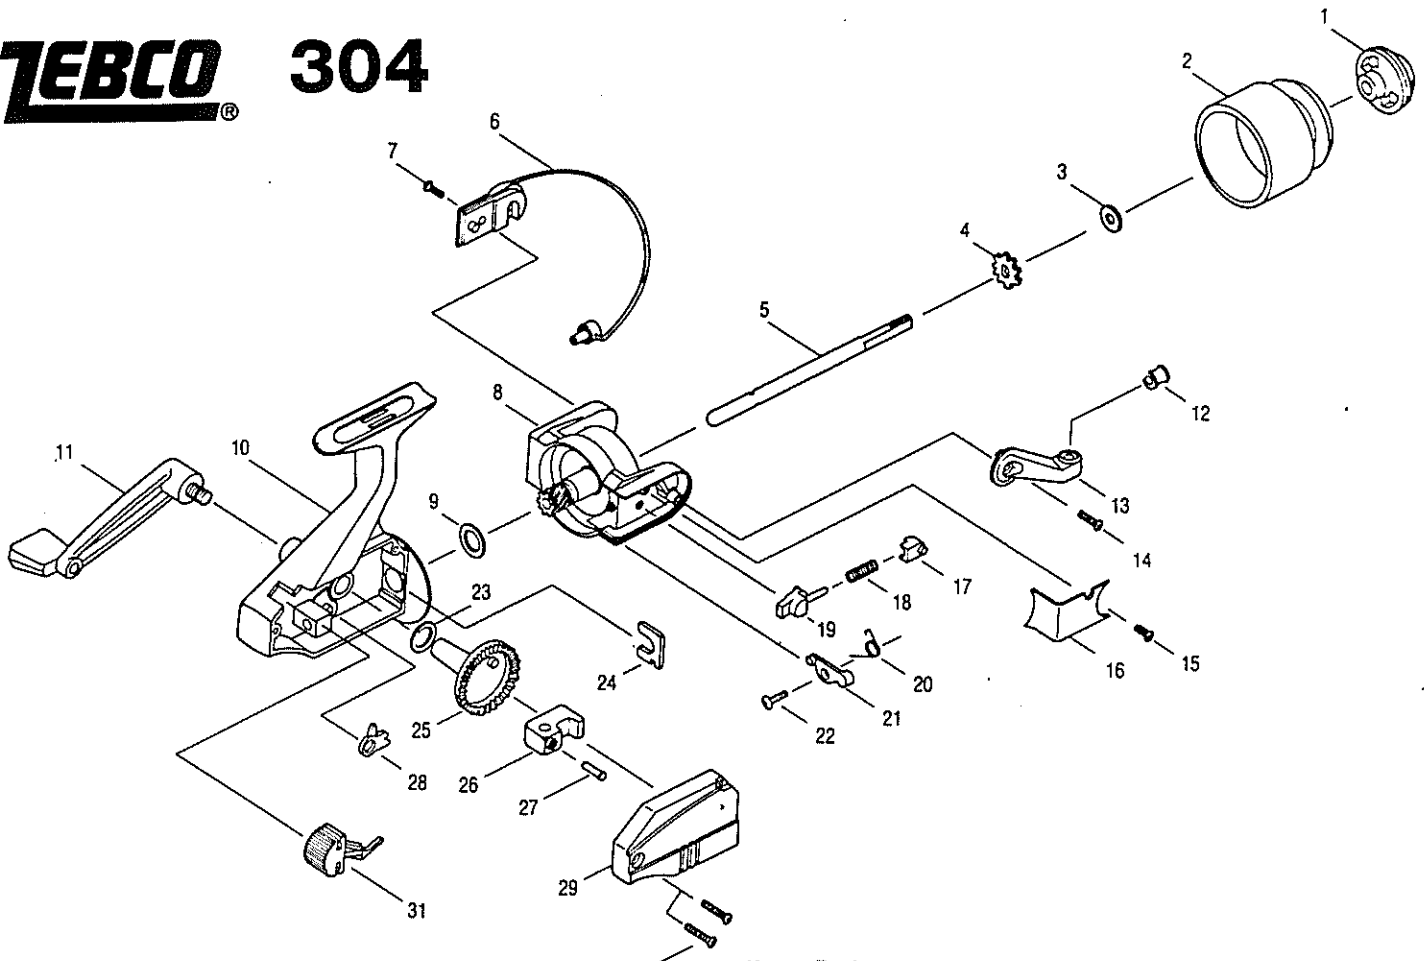

ZEBCO® 304

Key No.	Part No.	Description	Price	Key No.	Part No.	Description	Price
1	LQ332	DRAG KNOB ASSY.	1.77	27	LQ062	O/S PIN	.32
2	LQ021	SPOOL	5.09	28	LQ060	STOPPER	.70
3	LQ056	SPOOL WASHER	3.11	29	LQ023	BODY COVER	1.77
4	LQ068	CLICK CLAW	.54	30	LQ057	BODY COVER SCREW	.43
5	LQ015	MAIN SHAFT	1.77	31	LQ090	STOPPER LEVER	.70
6	LQ347	BAIL ASSY.	3.16				
7	LQ048	BAIL HOLDER SCREW	.37				
8	LQ309	ROTOR ASSY.	6.80				
9	LQ024	PINION GEAR WASHER	.54				
10	LQ001	BODY	3.05				
11	LQ318	HANDLE ASSY.	2.68				
12	LQ004	LINE ROLLER	1.56				
13	LQ007	ARM LEVER	.64				
14	LQ051	ARM LEVER SCREW	.37				
15	LQ085	KICK LEVER COVER SCREW	.68				
16	LQ087	BAIL SPRING COVER	.54				
17	LQ029	KICK LEVER 'B'	.70				
18	LQ022	BAIL SPRING	.48				
19	LQ020	SPRING HOLDER	.48				
20	LQ049	KICK LEVER SPRING	.70				
21	LQ019	KICK LEVER	.70				
22	LQ037	KICK LEVER SCRWE	.70				
23	LQ084	CRANK GEAR SHIM	.43				
24	LQ006	ROTOR RETAINER	.54				
25	LQ012	DRIVE GEAR	2.25				
26	LQ025	O/S SLIDER	.70				

Prices subject to change without notice. Prices do not include postage and handling.

PLEASE ORDER BY PART NUMBER

Rev. 5/93

Zebco Division Brunswick Corporation, Box 270, Tulsa, OK 74101 USA 918-836-5581